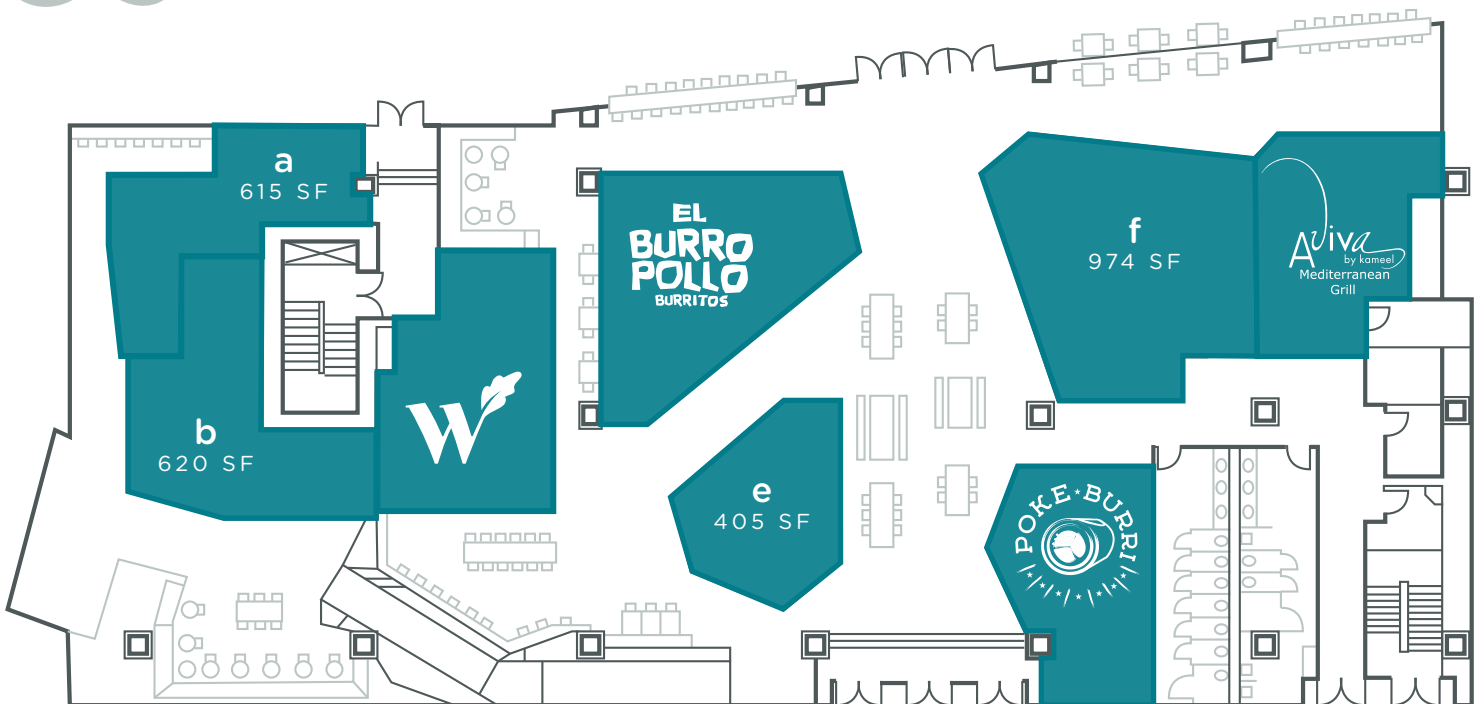

level 1
3,223
available SF

for more information

ben hautt | 404.962.8601

bhautt@streamrealty.com