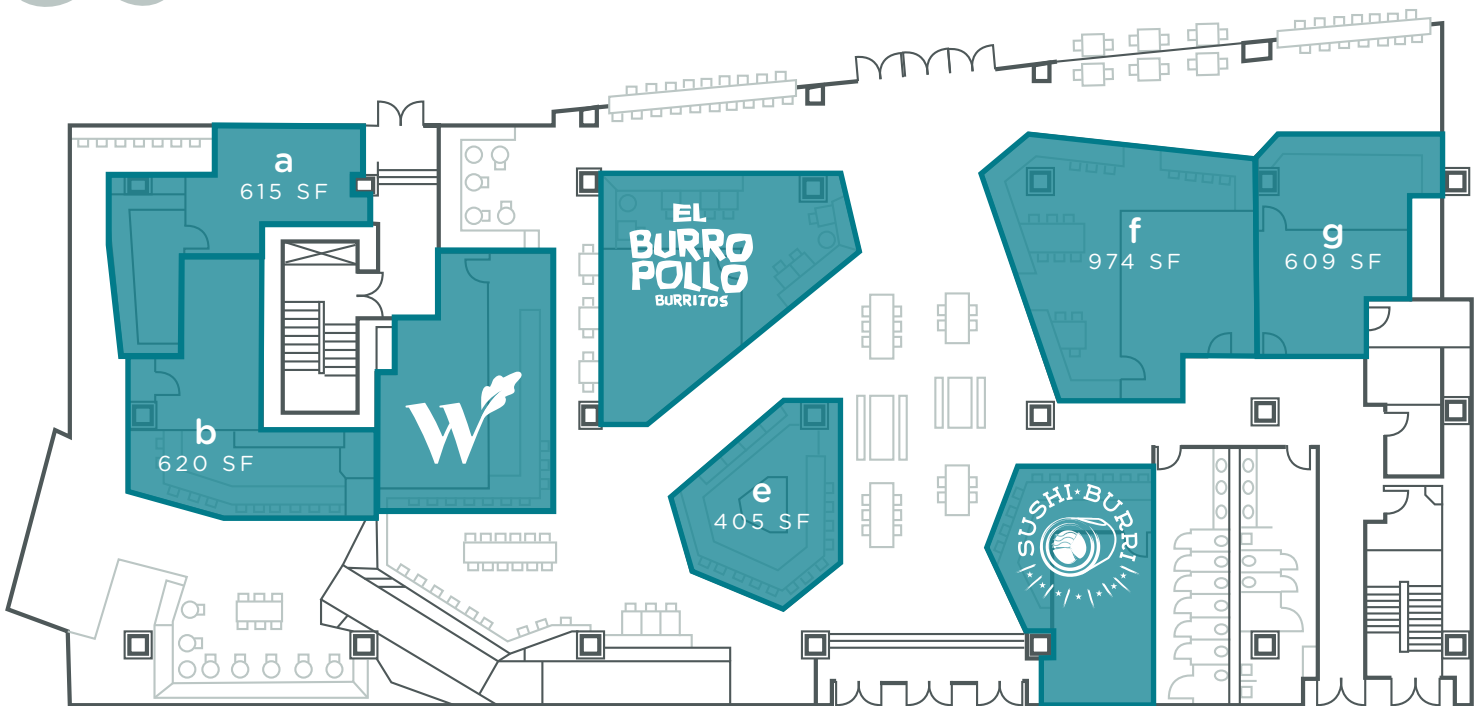

level 1
3,223
available SF

for more information

ben hautt | 404.962.8601

bhautt@streamrealty.com