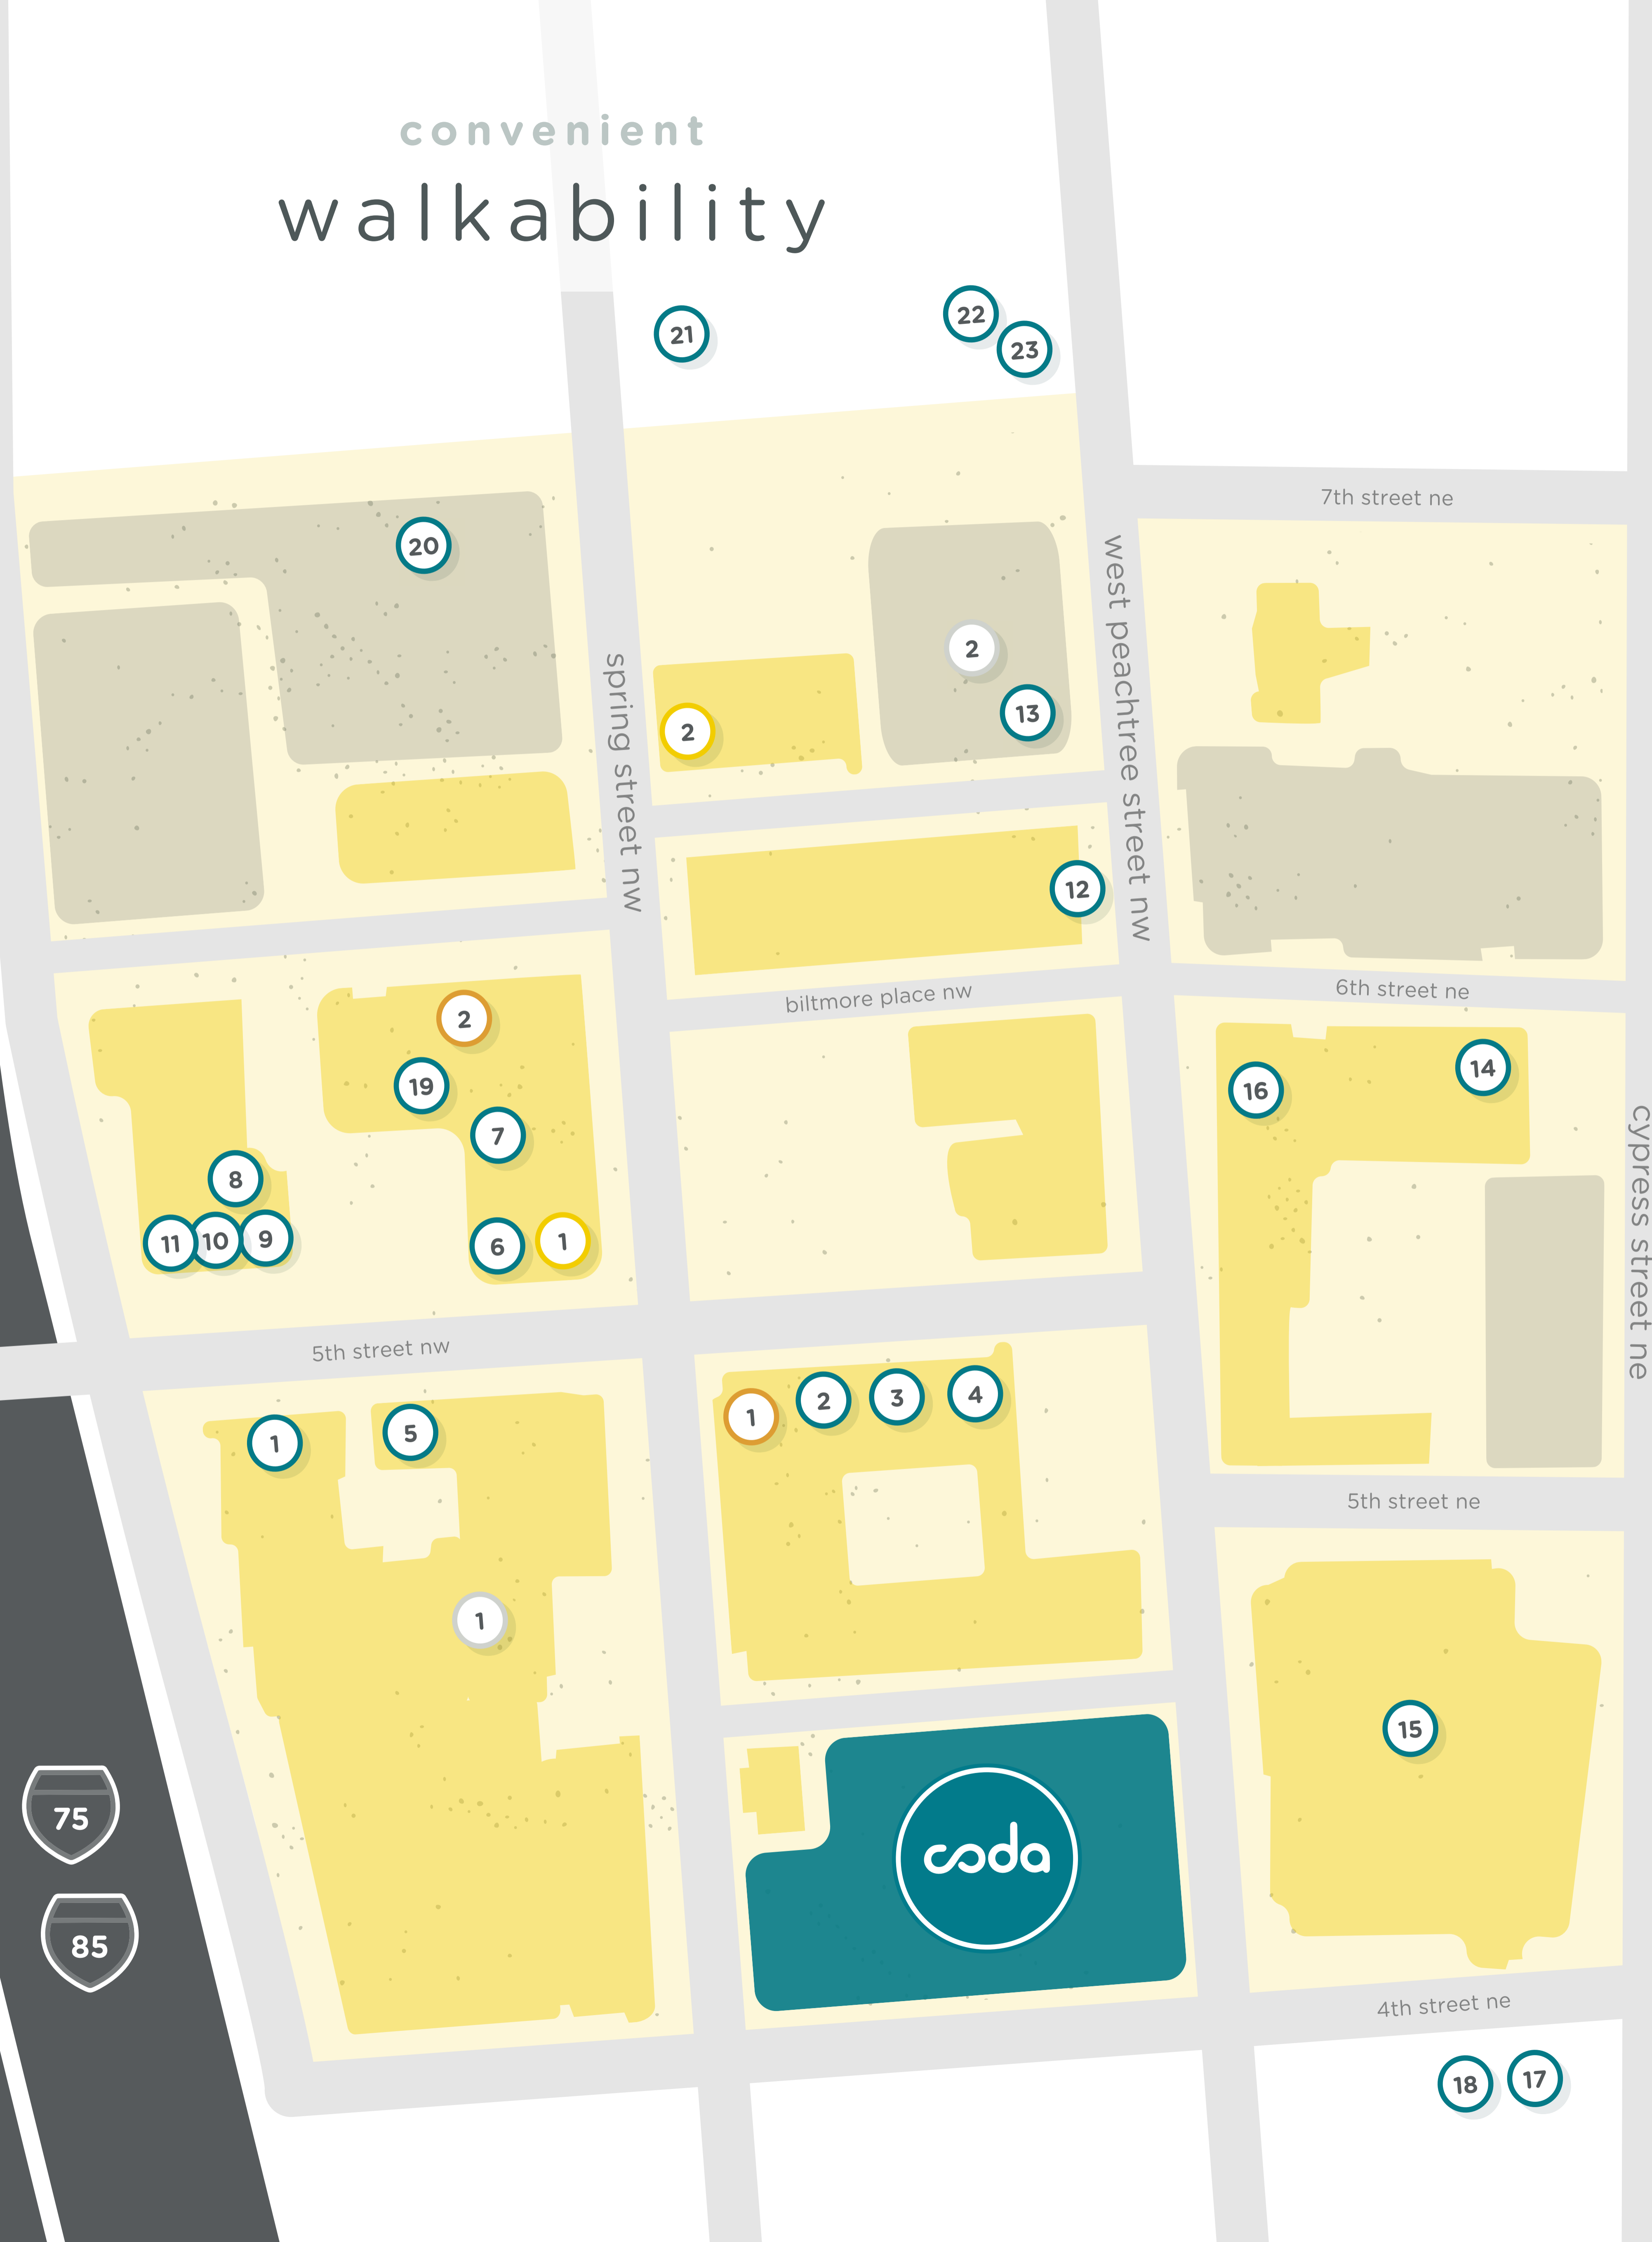

# convenient walkability

## dine

- |                          |                                |
|--------------------------|--------------------------------|
| 1 Tin Drum Asian Kitchen | 13 Community Smith             |
| 2 Starbucks              | 14 Cypress Street Pint & Plate |
| 3 Ray's New York Pizza   | 15 Cafe Kia-Ora                |
| 4 The Barrelhouse        | 16 Atwoods Pizza Cafe          |
| 5 Chuck's Famous         | 17 Willy's                     |
| 6 The Canteen            | 18 Chick-Fil-A                 |
| 7 Umma's House Korean    | 19 NrGize Smoothie Cafe        |
| 8 Subway                 | 20 Wired by Octane             |
| 9 Yogli Mogli            | 21 Publix                      |
| 10 Moe's Southwest Grill | 22 Kuroshia Sushi              |
| 11 Gyro Brothers         | 23 J. Christophers             |
| 12 MidCity Cafe          |                                |

## rest

- |                                   |                               |
|-----------------------------------|-------------------------------|
| 1 Georgia Tech Hotel & Conference | 2 Renaissance Atlanta Midtown |
|-----------------------------------|-------------------------------|