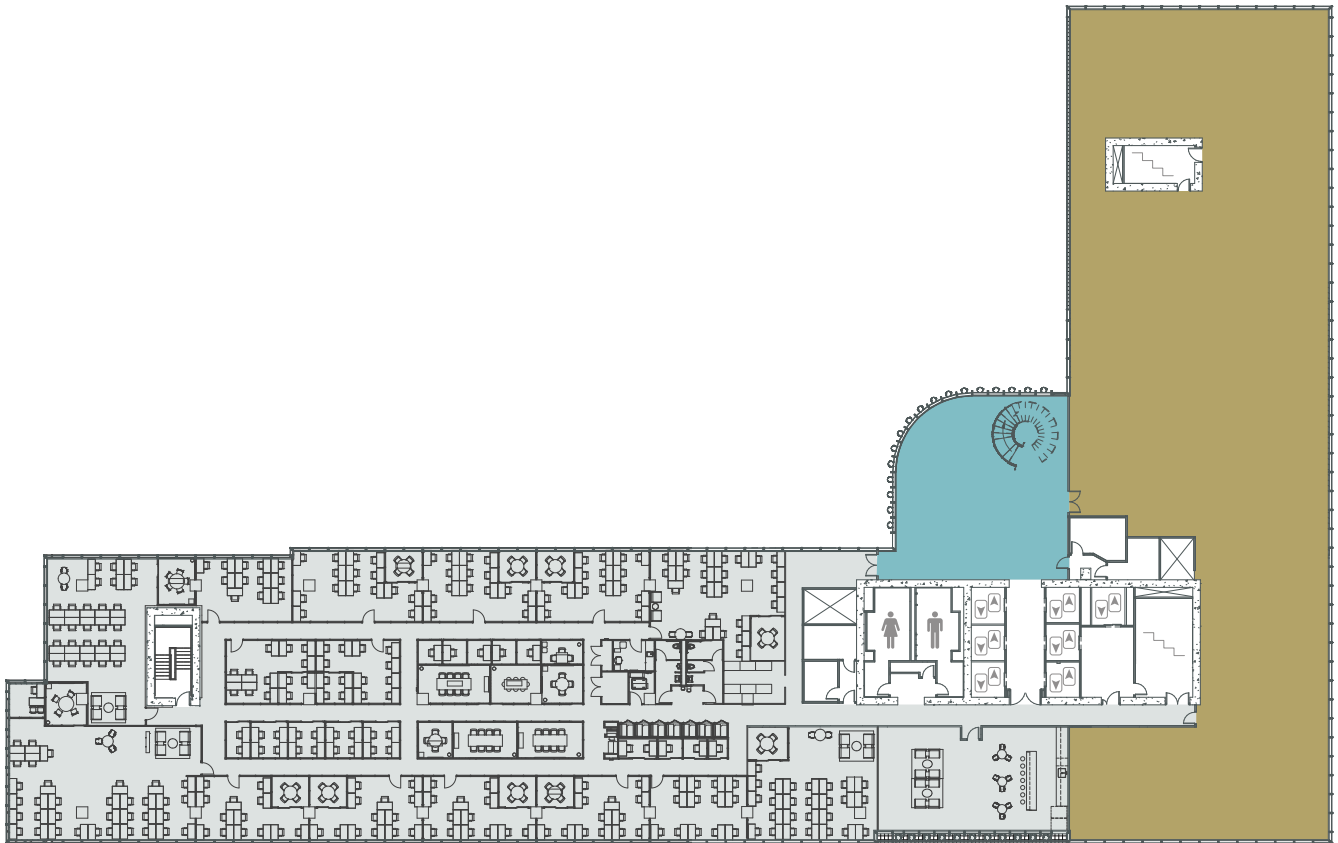

floor 5  
20,718 SF

- collaborative core
- Georgia Tech (OIT)
- available

for more information

**glenn kolker** | 404.962.8630  
glenn.kolker@streamrealty.com

**preston menning** | 404.962.8609  
preston.menning@streamrealty.com

**malik leaphart** | 404.962.8654  
malik.leaphart@streamrealty.com

suite 725  
9,958 SF

-  collaborative core
-  Georgia Tech (GTRI)
-  available

**Virtual Tour**

for more information

**glenn kolker** | 404.962.8630  
glenn.kolker@streamrealty.com