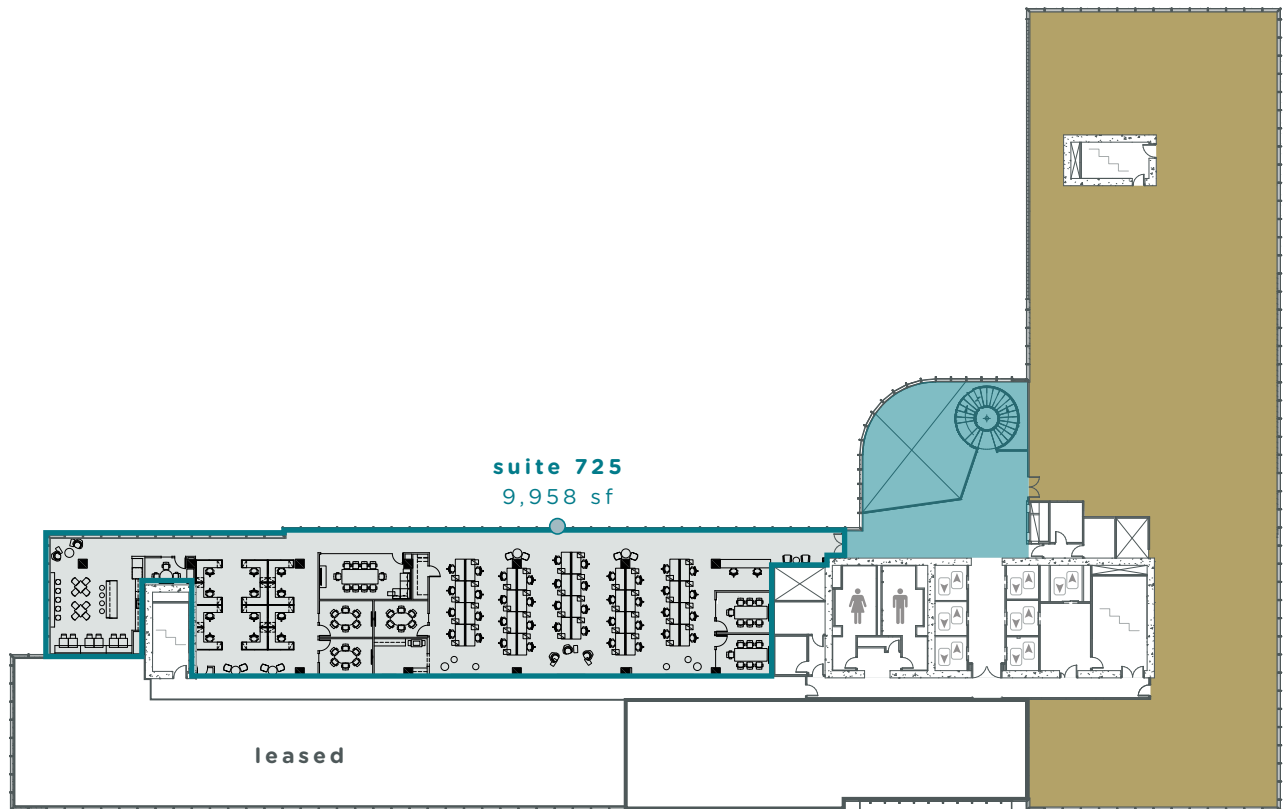

floor 5  
20,718 SF

- collaborative core
- Georgia Tech (OIT)
- available

for more information

**glenn kolker** | 404.962.8630  
glenn.kolker@streamrealty.com

**preston menning** | 404.962.8609  
preston.menning@streamrealty.com

**malik leaphart** | 404.962.8654  
malik.leaphart@streamrealty.com

suite 725  
9,958 SF

-  collaborative core
-  Georgia Tech (GTRI)
-  available

**Virtual Tour**

for more information

**glenn kolker** | 404.962.8630  
glenn.kolker@streamrealty.com