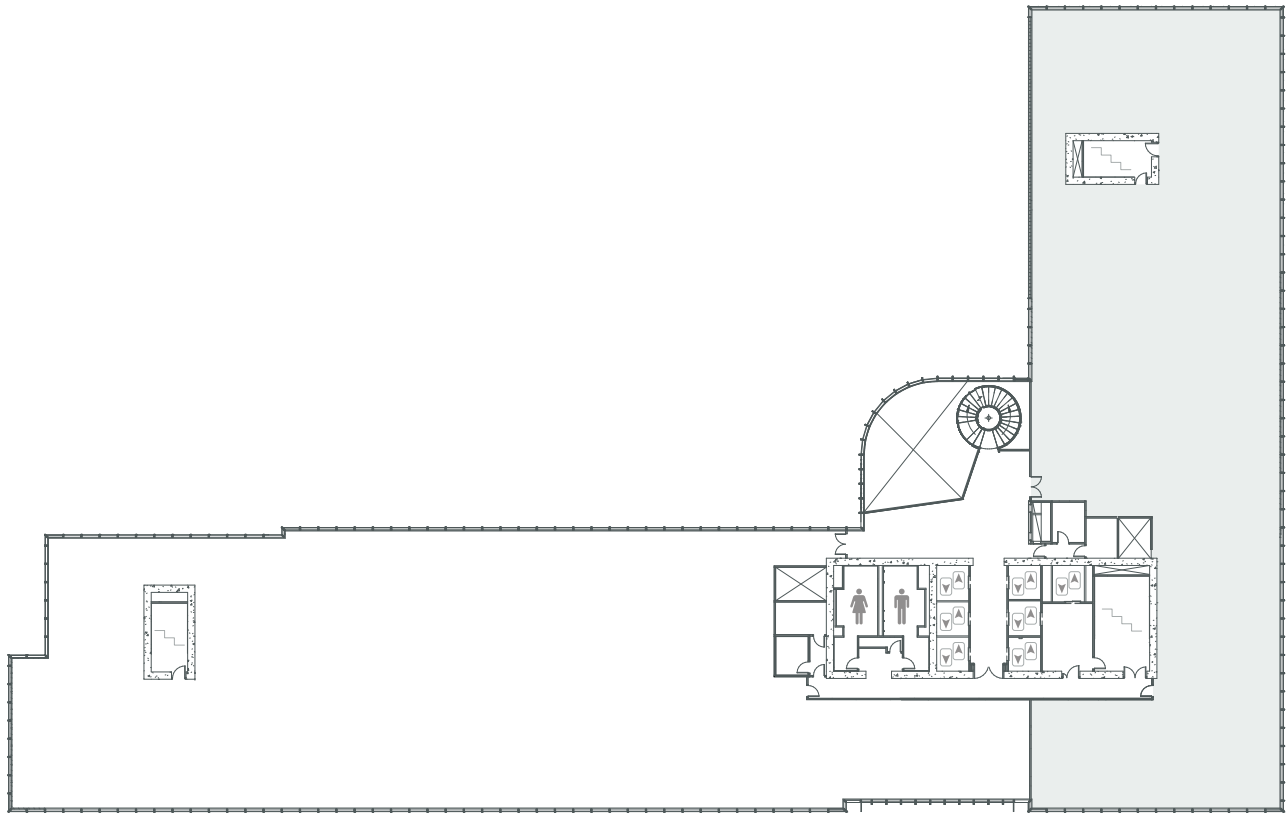

floor 7  
21,476 SF

 leased space

for more information

**ben** hautt | 404.962.8601

bhautt@streamrealty.com

PORTMAN HOLDINGS

STREAM

 [techsquare.com](https://techsquare.com)