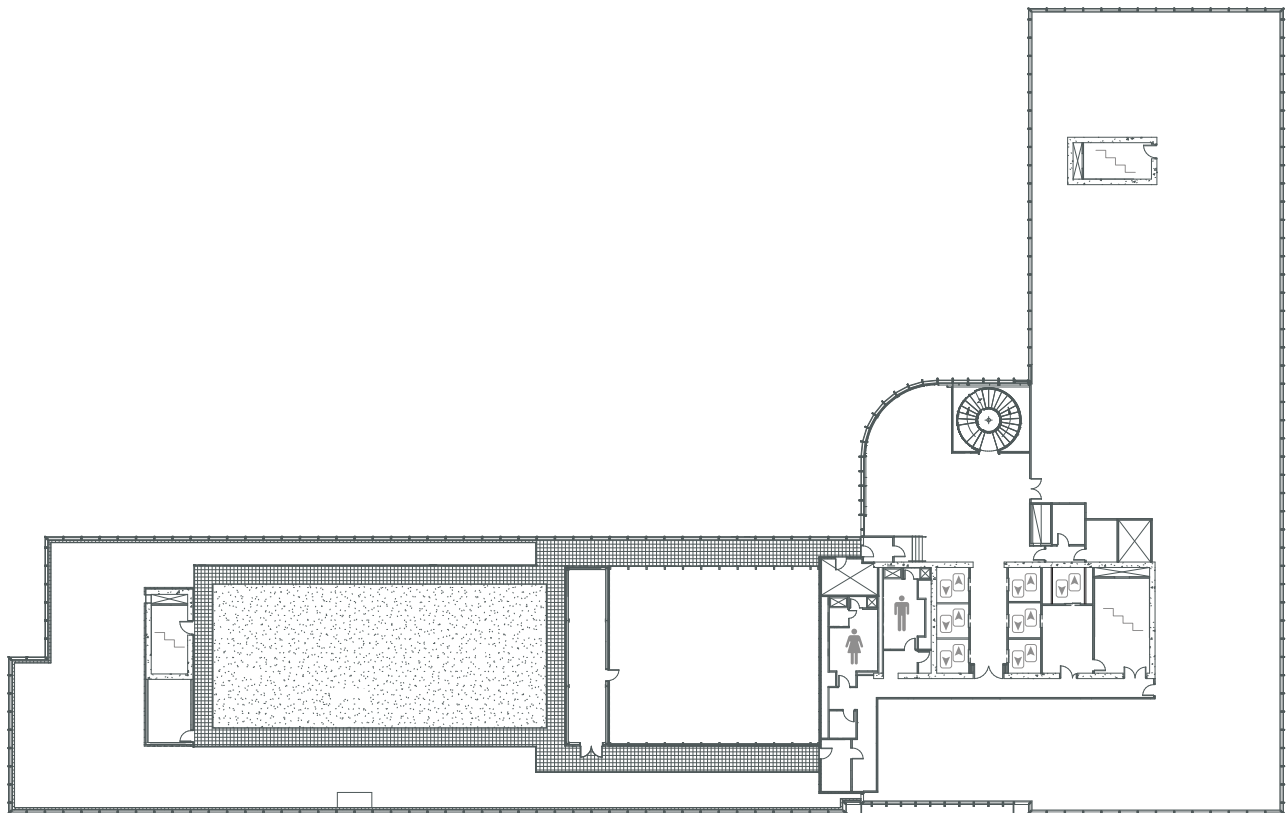

floor 20
19,446 SF

 leased space

for more information

ben hautt | 404.962.8601

bhautt@streamrealty.com

PORTMAN HOLDINGS