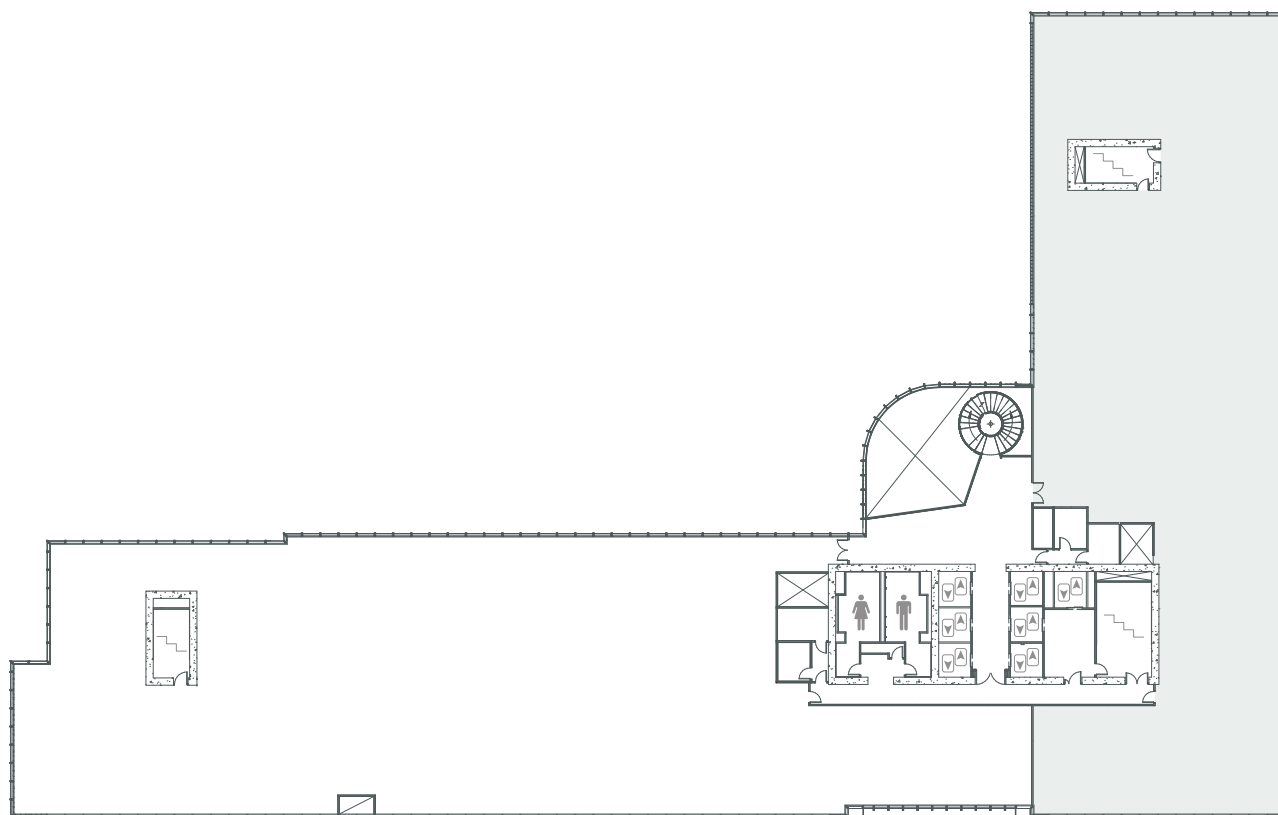

floor 14  
20,309 SF

 leased space

for more information

**ben** hautt | 404.962.8601

bhautt@streamrealty.com

PORTMAN HOLDINGS